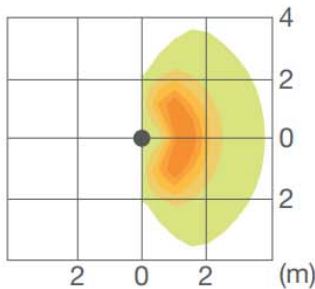

3000K
@1050 mA

85 lux
65 lux
45 lux
25 lux
5 lux